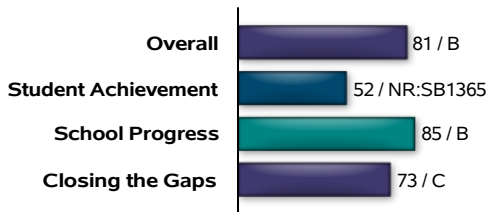

Texas Education Agency
2021-22 Preliminary School Report Card
P F STEWART EL (015907168)

Accountability Rating

B

P F STEWART EL earned a B (80-89) for recognized performance by serving many students well and encouraging high academic achievement and/or appropriate academic growth for most students.

School Information

District Name: SAN ANTONIO ISD
Campus Type: Elementary
Total Students: 543
Grade Span: PK - 08

For more information about this campus, see: <https://TXSchools.gov>

State accountability ratings are based on three domains: Student Achievement, School Progress, and Closing the Gaps. The graph below provides summary results for P F STEWART EL. Scores are scaled from 0 to 100 to align with letter grades.